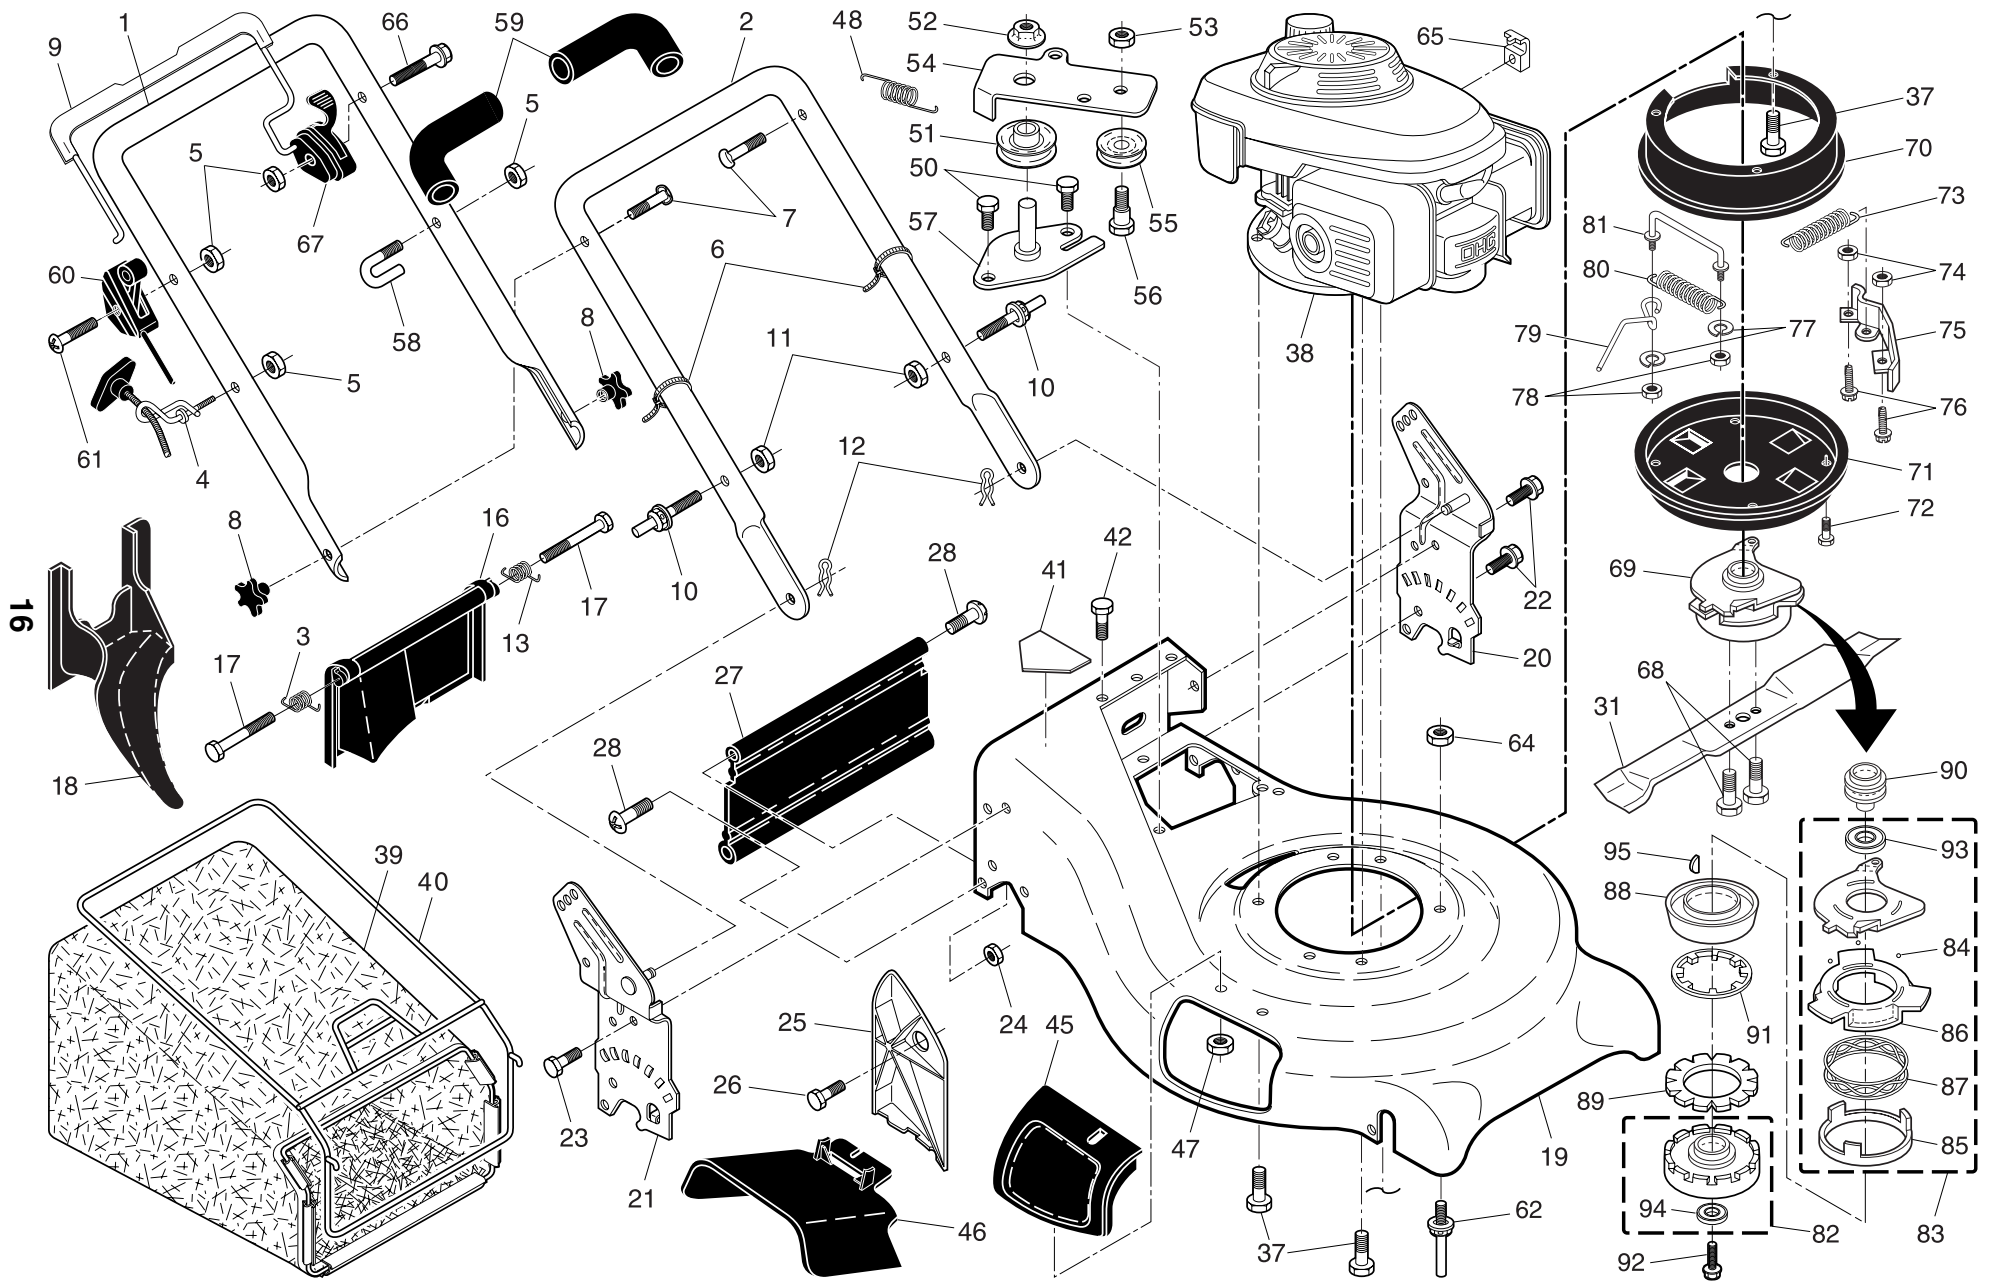

ROTARY LAWN MOWER - - MODEL NUMBER 5521BBC (96143001300) - PRODUCT NUMBER 961 43 00-13

ROTARY LAWN MOWER - - MODEL NUMBER 5521BBC (96143001300) - PRODUCT NUMBER 961 43 00-13

KEY NO.	PART NO.	DESCRIPTION
1	532 18 97-40	Handle, Upper (Includes Foam Grip)
2	532 19 60-05	Handle, Lower
3	532 18 60-53	Spring, Rear Door, RH
4	532 19 47-88	Guide, Rope, Side
5	532 13 20-04	Nut, Hex Lockwasher Insert 1/4-20
6	532 06 64-26	Wire, Tie
7	532 19 15-74	Bolt, Handle 5/16-18 x 1.75
8	532 18 55-88	Knob, Handle
9	532 19 49-19	Bar, Control, Auto-Walk
10	532 18 88-21	Bolt, Carriage
11	873 93 05-00	Nut, Hex, Centerlock 5/16-18 UNC
12	532 05 17-93	Cotter, Hairpin
13	532 18 60-52	Spring, Rear Door, LH
16	532 19 05-74	Rear Door Assembly
17	532 18 41-93	Bolt, Rear Door
18	532 19 81-70	Plug, Mulcher
19	532 19 45-39	Kit, Housing
20	532 19 40-29	Handle Bracket Assembly, LH
21	532 19 40-31	Handle Bracket Assembly, RH
22	532 15 00-78	Screw, Hex Washer Head
23	532 16 31-83	Bolt, Hex Head 5/16-18 x 5/8
24	873 80 05-00	Nut, Hex, with Lock Washer Insert 5/16-18
25	532 16 13-33	Baffle, Side
26	532 16 34-09	Screw 12 x 5/8
27	532 18 89-86	Skirt, Rear
28	532 08 86-52	Screw, Hinge 1/4-20 x 1.25
31	532 18 04-59	Blade, 21"
37	532 15 04-06	Bolt, Engine
38	- - -	Engine, Honda, Model No. GCV160 (For engine service and replacement parts, call Honda at 1-800-426-7701)
39	532 40 16-83	Grassbag
40	532 19 46-44	Frame, Grassbag
41	532 10 73-39	Danger Decal
42	532 05 45-83	Screw
45	532 19 05-10	Mulcher Door Assembly
46	532 19 05-12	Deflector, Discharge
47	532 08 83-49	Nut, Hex
48	532 18 22-26	Spring, Return
50	532 05 78-08	Screw
51	532 19 37-91	Pulley Assembly, V-Groove
52	532 14 52-12	Flange Nut
53	532 15 55-52	Locknut

17

KEY NO.	PART NO.	DESCRIPTION
54	532 19 68-12	Idler Arm
55	532 16 60-43	Idler Pulley
56	532 16 08-29	Shoulder Bolt
57	532 19 33-15	Bracket Assembly
58	532 18 20-03	Clip
59	532 18 27-48	Grip, Handle, Foam, Smooth (one side)
60	532 19 12-57	Throttle / Engine Control
61	532 18 33-65	Screw, Hex Head 1/4-20 x 2-1/8
62	532 18 21-31	Belt Guide, Stud
64	873 90 06-00	Nut, Hex 3/8-16
65	532 19 09-03	Bracket, Throttle
66	532 18 99-37	Screw, Hex Washer Head 1/4-20 x 1/2
67	532 19 65-41	Blade Brake / Clutch Control
68	532 18 04-60	Bolt, Hex Head
69	- - -	Blade Brake / Clutch (Includes Key Numbers 82-95)
70	532 19 09-30	Belt Cover, Upper
71	532 18 01-91	Belt Cover, Lower
72	532 75 00-97	Screw, Tapping, Hex Washer Head #10-24
73	532 18 03-93	Spring
74	873 90 04-00	Nut, Hex, Centerlock, Zinc Plated 1/4-20
75	532 19 09-29	Bracket
76	874 78 04-10	Bolt, Hex Cap Head 1/4-20 x 5/8
77	532 05 39-98	Washer, Flat
78	873 51 06-00	Nut, Hex 3/8-16
79	532 18 86-30	Belt Keeper
80	532 18 03-94	Spring
81	532 18 01-88	Link, Torque
82	532 19 50-49	Holder Assembly, Blade
83	532 19 50-72	Plate Assembly, Ball Control
84	532 19 50-53	Ball, Steel
85	532 19 50-73	Plate, Spring Hook
86	532 19 50-74	Plate, Brake
87	532 19 50-57	Spring, Ball Plate
88	532 19 50-60	Disk, Drive
89	532 19 50-63	Disk, Driven
90	532 19 50-64	Pulley, Drive
91	532 19 50-65	Spring, Clutch
92	532 19 50-67	Bolt, Flange (10 x 24)
93	532 19 50-68	Bearing, Radial Ball (6006)
94	532 19 50-69	Bearing, Radial Ball (6204)
95	532 19 50-70	Key, Woodruff (16 x 15)
--	532 16 23-00	Warning Decal (not shown)
--	532 40 05-15	Owner's Manual, English / French

NOTE: All component dimensions given in U.S. inches. 1 inch = 25.4 mm

IMPORTANT: Use only Original Equipment Manufacturer (O.E.M.) replacement parts. Failure to do so could be hazardous, damage your unit and void your warranty.