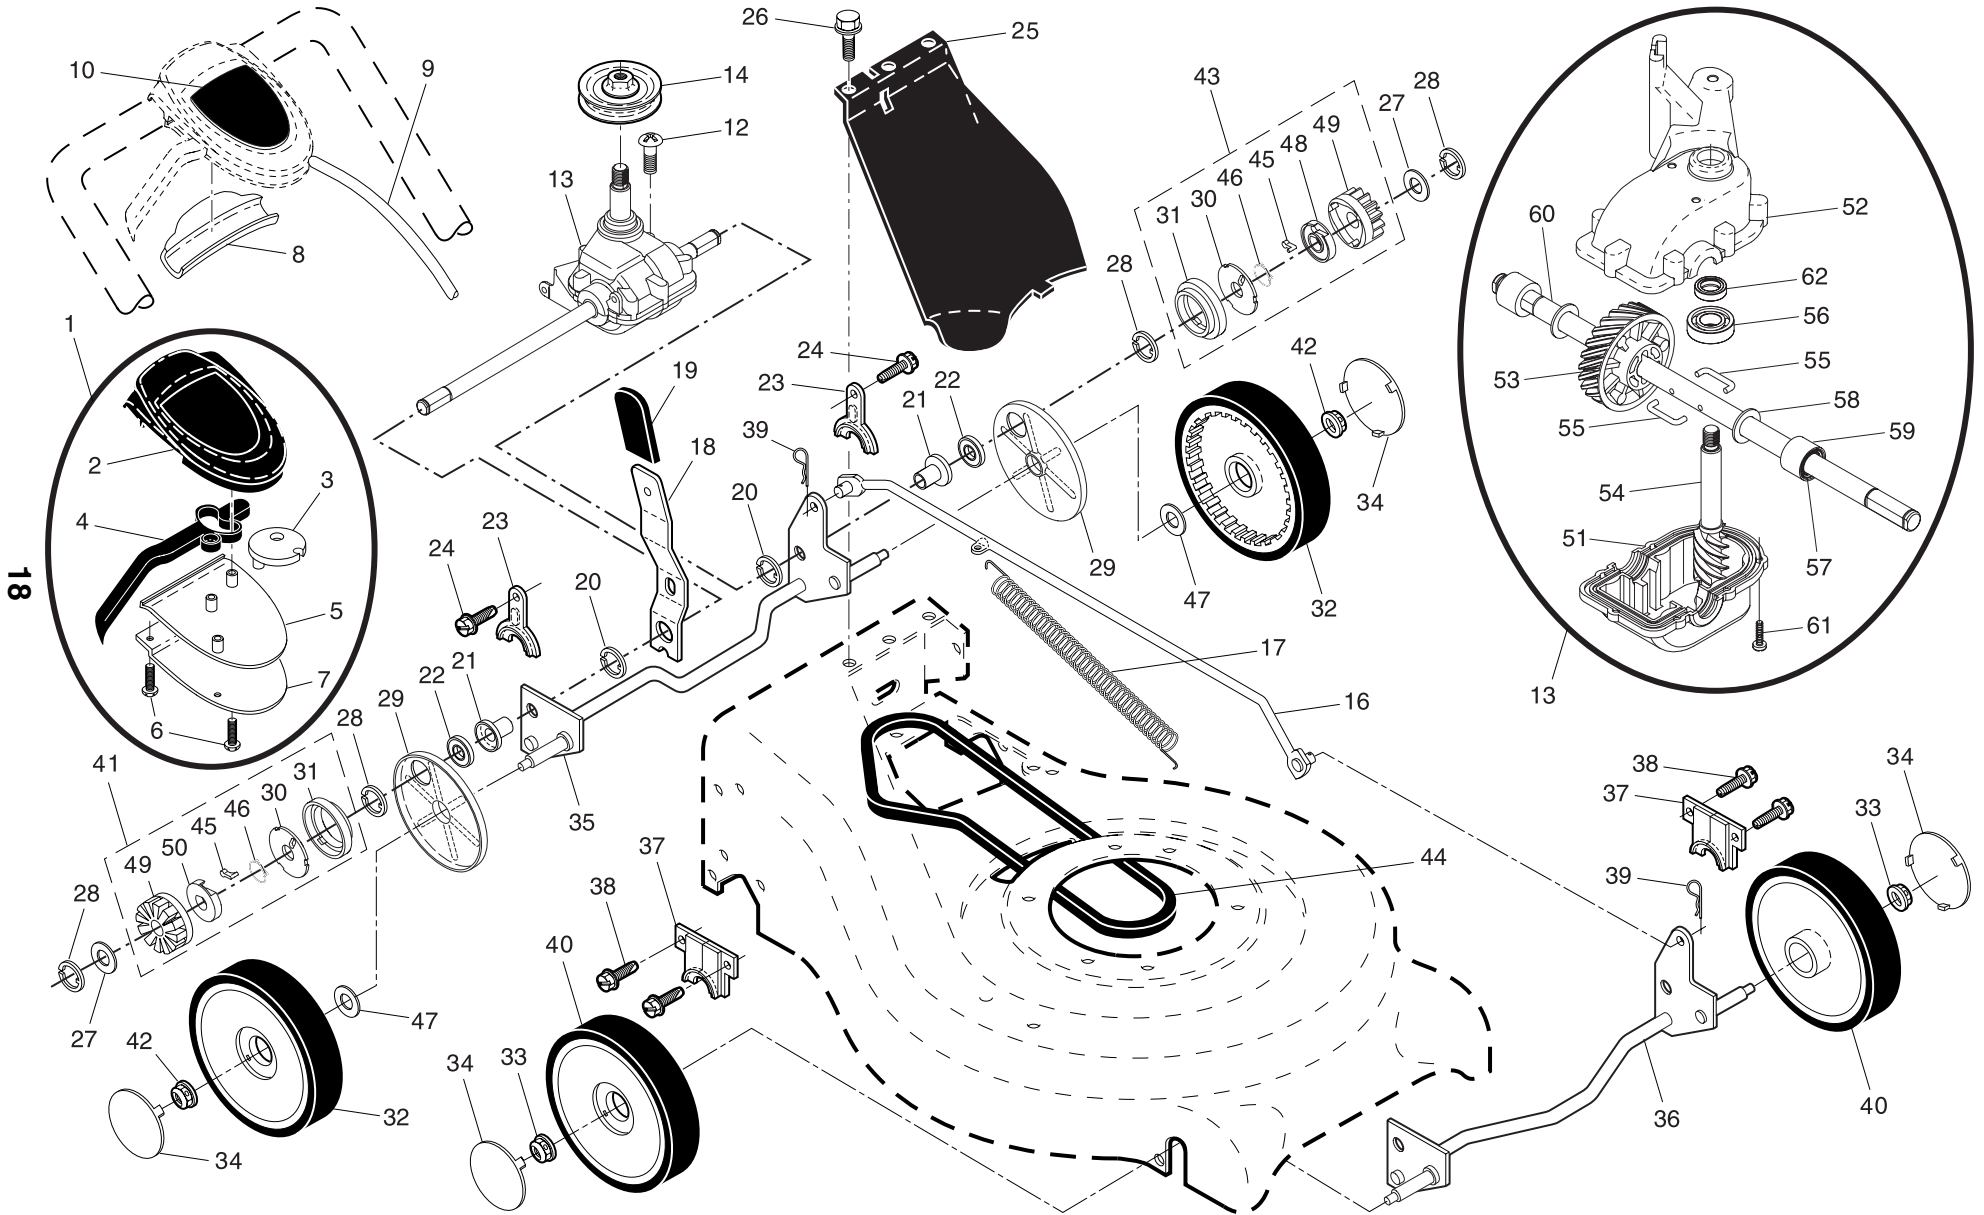

ROTARY LAWN MOWER - - MODEL NUMBER 5521BBC (96143001300) - PRODUCT NUMBER 961 43 00-13

ROTARY LAWN MOWER - - MODEL NUMBER 5521BBC (96143001300) - PRODUCT NUMBER 961 43 00-13

KEY NO.	PART NO.	DESCRIPTION	KEY NO.	PART NO.	DESCRIPTION
1	532 19 67-55	Drive Control Assembly, Auto-Walk	33	532 08 39-23	Nut, Hex, Flangelock 3/8-16
2	532 19 57-61	Cover, Top, Auto-Walk Drive Control	34	532 18 06-26	Hubcap
3	532 18 73-53	Pulley	35	532 19 60-16	Shaft Assembly, Rear
4	532 19 00-39	Lever, Auto-Walk Drive Control	36	532 19 34-38	Shaft Assembly, Front
5	532 19 57-62	Cover, Bottom, Auto-Walk Drive Control	37	532 16 14-63	Retainer, Front Shaft
6	532 18 16-98	Screw, Phillips Head #10 x 5/8	38	532 16 34-09	Screw #12 x 5/8
7	532 40 07-23	Bracket, Drive Control	39	532 70 02-79	Clip, Retainer
8	532 18 62-97	Cap, Drive Control, Bottom	40	532 15 03-39	Wheel, Front 8 x 2
9	532 19 67-84	Cable, Drive Control	41	532 18 83-30	Pinion Assembly, RH
10	532 18 90-74	Decal, Drive Control	42	532 14 52-12	Nut, Hex
12	532 18 76-53	Screw	43	532 18 83-31	Pinion Assembly, LH
13	532 18 86-45	Gear Case Assembly, Complete	44	532 18 22-12	V-Belt
14	532 19 41-28	Pulley, Drive	45	532 17 50-98	Pawl
16	532 16 15-84	Rod, Connecting	46	532 18 82-91	Spring, Torsion
17	532 16 16-02	Spring, Extension	47	532 06 77-25	Washer 1/2 x 1-1/2 x .134
18	532 19 61-62	Spring Selector	48	532 17 51-05	Retainer, Drive, LH
19	532 19 06-22	Knob, Selector Spring	49	532 17 51-03	Gear, Pinion
20	812 00 00-22	E-Ring	50	532 17 51-02	Retainer, Drive, RH
21	532 16 33-65	Bearing, Support	51	532 18 75-30	Case, Lower
22	532 16 99-11	Bearing, Ball	52	532 18 75-31	Case, Upper
23	532 16 45-55	Retainer, Drive Assembly, Stamped	53	532 18 75-32	Gear, 24 Teeth
24	532 05 78-08	Screw, Tapping, Hex Head 1/4-20 x .75	54	532 18 75-33	Shaft, Input
25	532 40 07-83	Cover Drive	55	532 19 12-49	Wire, Formed
26	532 75 06-34	Screw, Threaded, Rolled #10-25 x .50	56	532 18 35-06	Bearing, Ball
27	532 05 21-60	Washer, Shim (as required)	57	532 18 35-08	Seal, Output Shaft
28	812 00 00-58	E-Ring 7/16	58	532 18 35-09	Washer
29	532 18 94-03	Cover, Dust, Wheel	59	532 18 35-11	Bushing
30	532 17 51-04	Disc, Drive	60	532 19 09-48	Shaft, Output
31	532 18 41-72	Seal, Friction	61	532 18 35-13	Screw
32	532 18 07-74	Wheel, Driven, Rear 9 x 2	62	532 18 35-14	Seal, Input Shaft

NOTE: All component dimensions given in U.S. inches. 1 inch = 25.4 mm

IMPORTANT: Use only Original Equipment Manufacturer (O.E.M.) replacement parts. Failure to do so could be hazardous, damage your unit and void your warranty.